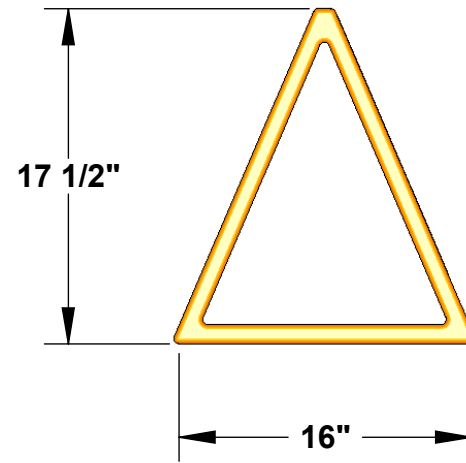

Yard Line Marker Specifications

 Aluminum Athletic Equipment 1000 Enterprise Drive, Royersford, PA 19468 Toll Free: (800) 523-5471 Phone: (610) 825-6565 www.myAAEworld.com		
DESCRIPTION		
Yard Line Marker - Specifications		
NOTE:		
Soft Vinyl Yard Line Marker - Set of 11		
MODEL:	CATEGORY:	DATE:
YLM-11	CUSTOMER	01/24/12
DRAWN BY:	CAD FILE:	DWG. NO.:
TAD	Yard Line Marker	YLM-C-001