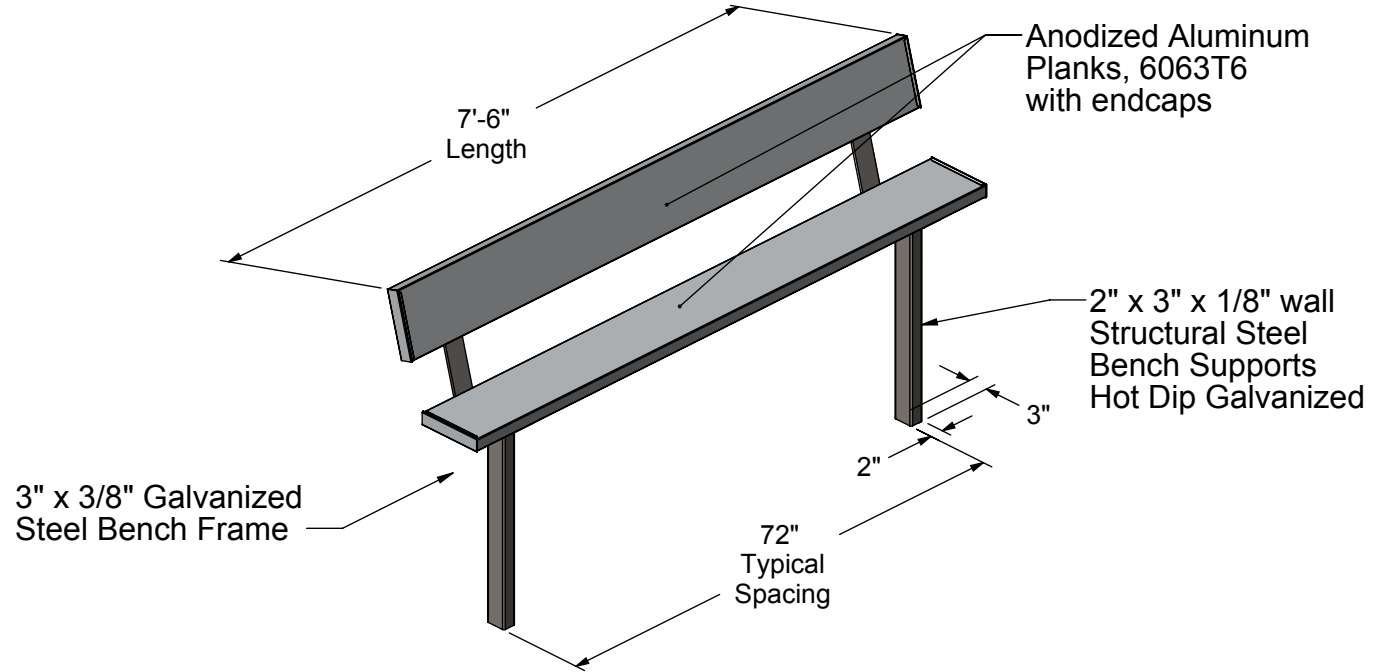

AAE Model No. TB-7.5B-P
7'-6" Permanent Team Bench with Backrest

Aluminum Athletic Equipment
1000 Enterprise Drive, Royersford, PA 19468
Toll Free: (800) 523-5471 Fax: (610) 825-2378
www.AAEsports.com

TB-7.5B-P - 7'-6" Permanent Team Bench (with Backrest)

Specifications

Equipment Details

Materials: Anodized Aluminum, 6063T6
 Galvanized Steel Tube, 2" x 3" x 1/8" wall
 Galvanized Steel, 3/8" x 3" HRS
 Aluminum & Stainless Steel Hardware
 Concrete

Overall Weight: 70 lbs.
 Overall Size: 3' high x 2' deep x 7'-6" long

AAE Warranty Standard

Aluminum Athletic Equipment
 1000 Enterprise Drive, Royersford, PA 19468
 Toll Free: (800) 523-5471 Fax: (610) 825-2378
www.AAEsports.com

DESCRIPTION:		
TB-7.5B-P - Specifications		
NOTE:		
7'-6" Permanent Team Bench with Backrest		
MODEL:	CATEGORY:	DATE:
TB-7.5B-P	CUSTOMER	10/09/2018
DWN. BY:	CAD FILE:	DWG. NO.:
CED	TB-7.5B-P - Specifications	TB-7.5B-P-C-001