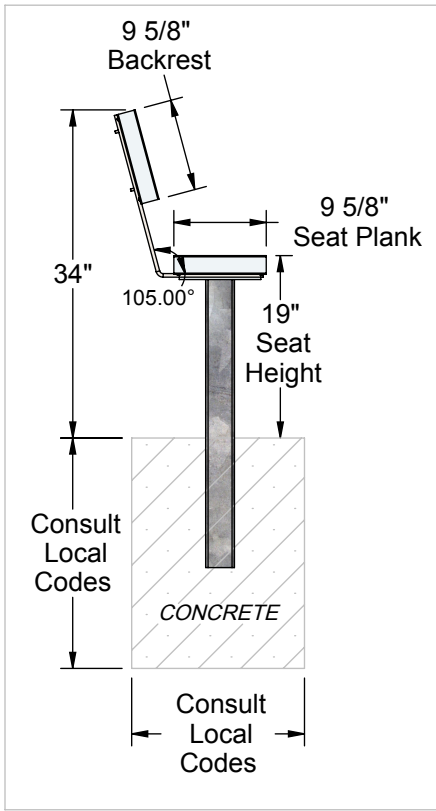

AAE Model No. TB-7.5B-P
7'-6" Permanent Team Bench with Backrest

Aluminum Athletic Equipment
1000 Enterprise Drive, Royersford, PA 19468
Toll Free: (800) 523-5471 Fax: (610) 825-2378
www.AAEsports.com

TB-7.5B-P - 7'-6" Permanent Team Bench (with Backrest)

Specifications

Equipment Details

Materials: Anodized Aluminum, 6063T6
 Galvanized Steel Tube, 2" x 3" x 1/8" wall
 Galvanized Steel, 3/8" x 3" HRS
 Aluminum & Stainless Steel Hardware
 Concrete

Overall Weight: 70 lbs.
 Overall Size: 3' high x 2' deep x 7'-6" long

AAE Warranty Standard

Aluminum Athletic Equipment
 1000 Enterprise Drive, Royersford, PA 19468
 Toll Free: (800) 523-5471 Fax: (610) 825-2378
www.AAEsports.com

DESCRIPTION:		
TB-7.5B-P - Specifications		
NOTE:		
7'-6" Permanent Team Bench with Backrest		
MODEL:	CATEGORY:	DATE:
TB-7.5B-P	CUSTOMER	10/09/2018
DWN. BY:	CAD FILE:	DWG. NO.:
CED	TB-7.5B-P - Specifications	TB-7.5B-P-C-001