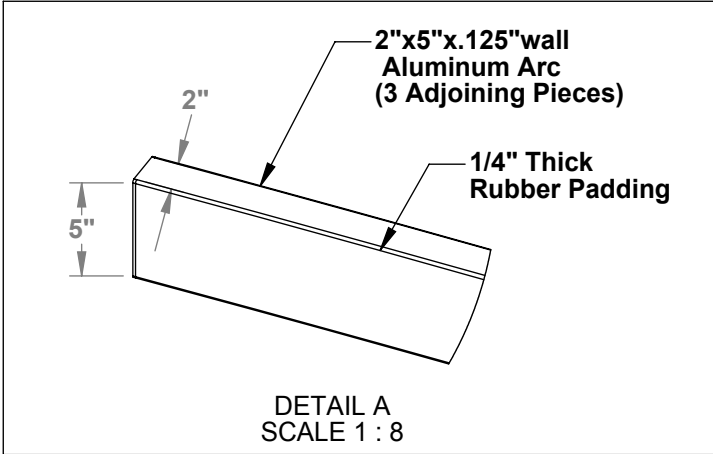

Aluminum Athletic Equipment
 1000 Enterprise Drive, Royersford, PA 19468
 Toll Free: (800) 523-5471 Fax: (610) 825-2378
www.AAEsports.com

DESCRIPTION: SS-60 & SS-40 - Shot Stopper - Specifications		
NOTE: SS-60 - 60' Long x 5" High & SS-40 - 40' Long x 5" High		
MODEL: SS-60 & SS-40	CATEGORY: CUSTOMER	DATE: 12/2/04
DWN. BY: TAD	CAD FILE: SS-60 & SS-40 - Specifications	DWG. NO. SS-60/40-C-001