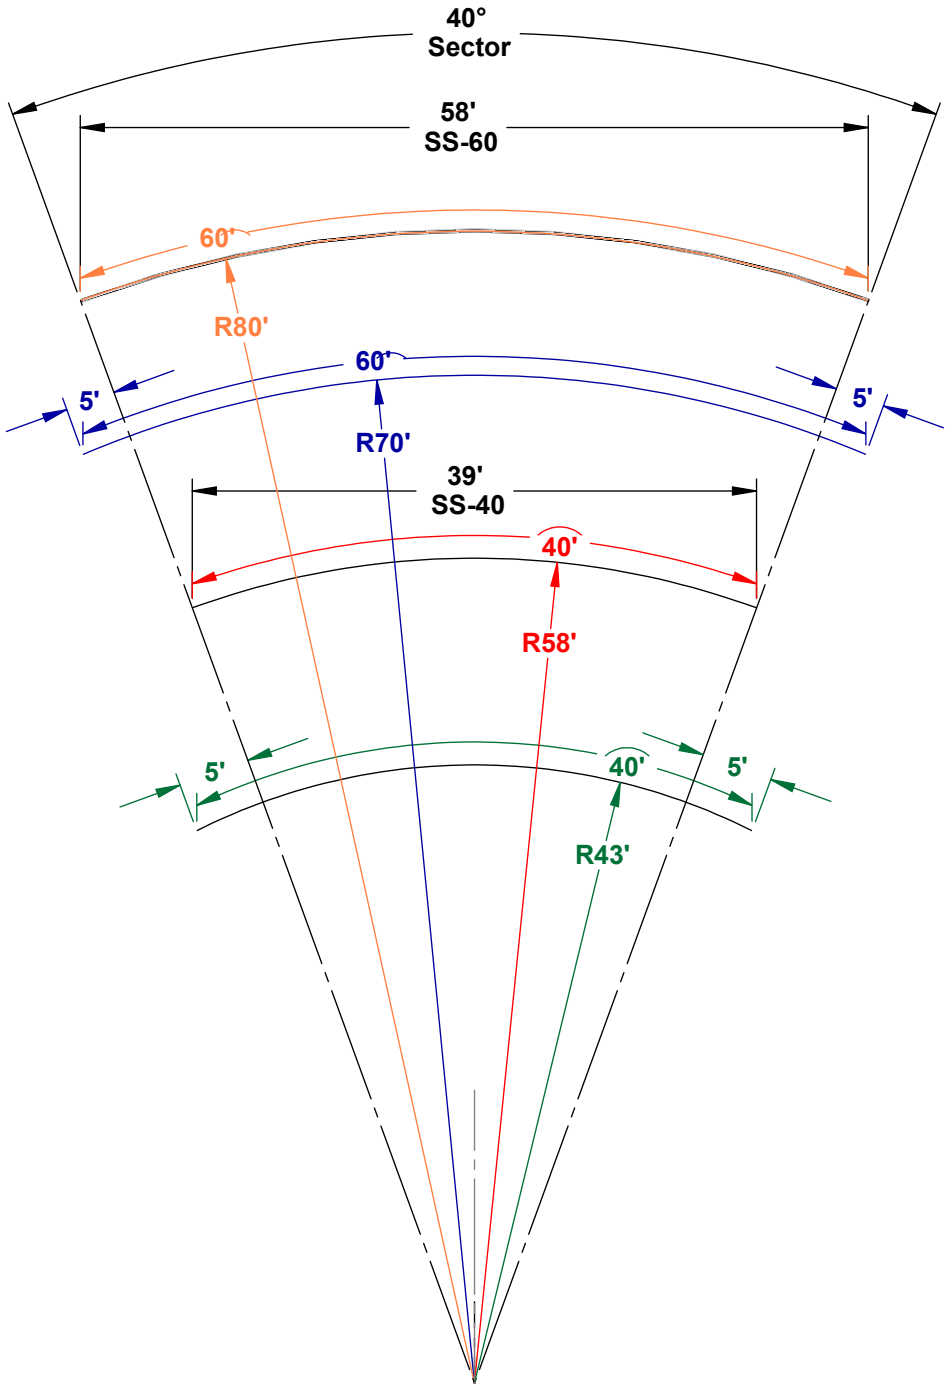

AAE Model No. SS-60 Shot Stopper

Aluminum Athletic Equipment
1000 Enterprise Drive, Royersford, PA 19468
Toll Free: (800) 523-5471 Fax: (610) 825-2378
www.AAEsports.com

SS-60 & SS-40 - Shot Stopper Specifications

Aluminum Athletic Equipment
 1000 Enterprise Drive, Royersford, PA 19468
 Toll Free: (800) 523-5471 Fax: (610) 825-2378
www.AAEsports.com

DESCRIPTION: SS-60 & SS-40 - Shot Stopper - Specifications		
NOTE: SS-60 - 60' Long x 5" High & SS-40 - 40' Long x 5" High		
MODEL: SS-60 & SS-40	CATEGORY: CUSTOMER	DATE: 12/2/04
DWN. BY: TAD	CAD FILE: SS-60 & SS-40 - Specifications	DWG. NO. SS-60/40-C-001