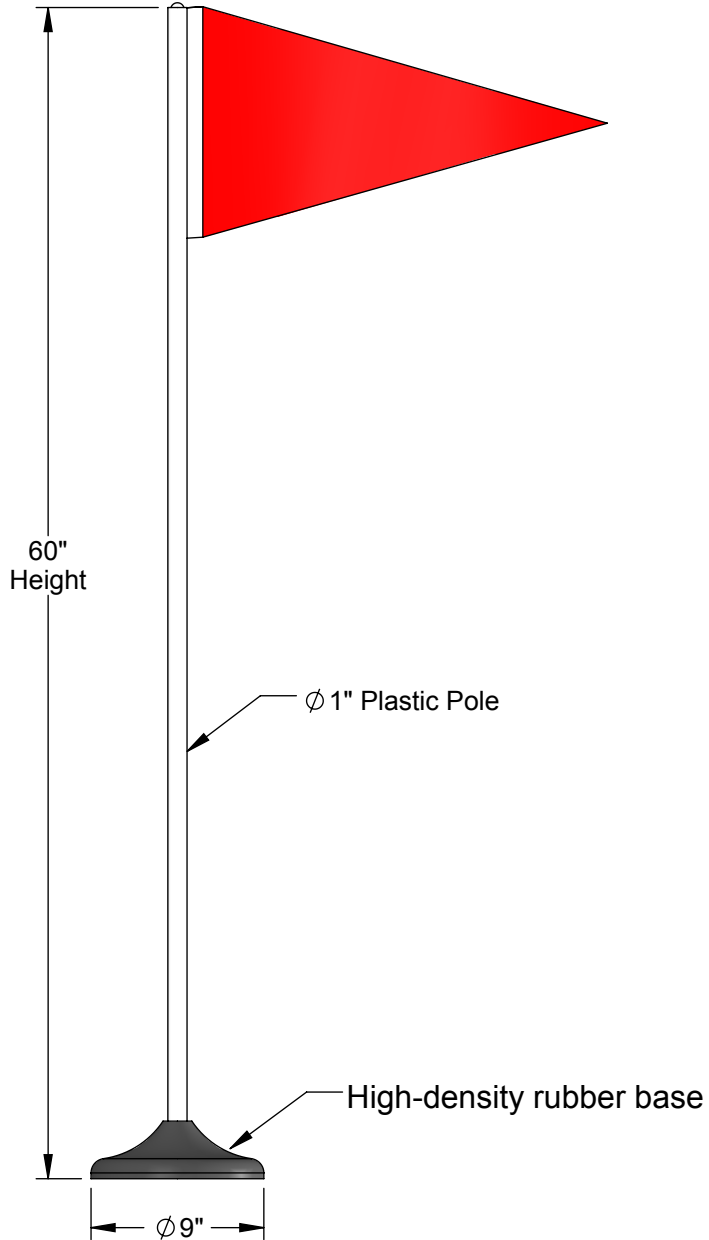

AAE Model No. SCF60
Premium Corner Flags

Aluminum Athletic Equipment
1000 Enterprise Drive, Royersford, PA 19468
Toll Free: (800) 523-5471 Fax: (610) 825-2378
www.AAEsports.com

SCF60 - Premium Corner Flags Specifications

Note: Sold in sets of 4

Aluminum Athletic Equipment
1000 Enterprise Drive, Royersford, PA 19468
Toll Free: (800) 523-5471 Fax: (610) 825-2378
www.AAEsports.com

DESCRIPTION:		
Premium Corner Flags		
NOTE:		
Specifications		
MODEL:	CATEGORY:	DATE:
SCF60	CUSTOMER	1/8/2019
DWN. BY:	CAD FILE:	DWG. NO.:
CED	SCF60 - Specifications	SCF60-C-002