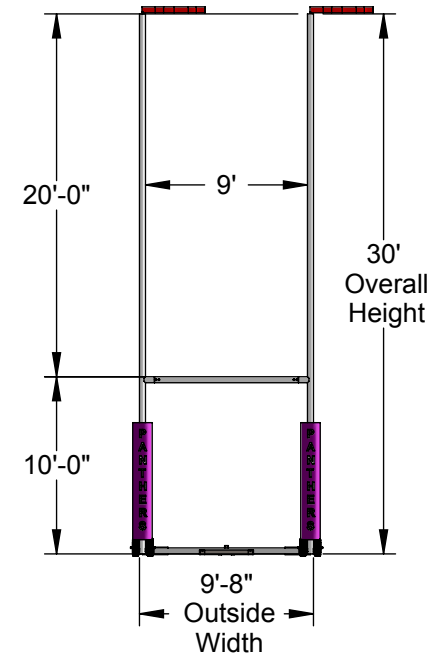

RHG-PRO/9

Rollaway Professional "H" Goal

Specifications

4" x 48"
High Visibility
Red Streamers

Welded Endcaps

4" dia. x .125 wall
Standard Mill Finish
Aluminum Uprights
and Crossbar

****OPTIONAL****
Model No.: GW-95
95lb. Groundbar Weight

****OPTIONAL****
Model No.: RHG-HMK
Heavy-duty steel Hitch Mover
Kit, vinyl coated black

4" dia. x .226" wall
Standard Mill Finish
Aluminum Back Groundbar
& Side Groundbars

Reinforced
Corners

****OPTIONAL****
Model No.: GP4R
6" Thick Pad
Vinyl Encased
w/ velcro flap

Dual - 12" dia. Pneumatic
Tires w/ 3/4" dia. Stainless
Steel Axle. Flip to Engage Wheels

Optional Features

- Optional Yellow Powdercoat Finish (Specify Model No. RHG-PRO/Y)
- Optional 95lb. Groundbar Weight (Specify Model No. GW-95)
- Optional Goal Post Pads, Pair (Specify Color) (Specify Model No. GP4R)