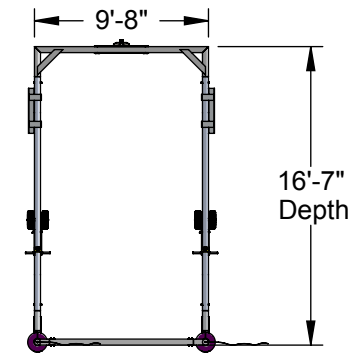

RHG-PRO/9

Rollaway Professional "H" Goal

Specifications

4" x 48"
High Visibility
Red Streamers

Welded Endcaps

4" dia. x .125 wall
Standard Mill Finish
Aluminum Uprights
and Crossbar

****OPTIONAL****
Model No.: GW-95
95lb. Groundbar Weight

****OPTIONAL****
Model No.: RHG-HMK
Heavy-duty steel Hitch Mover
Kit, vinyl coated black

4" dia. x .226" wall
Standard Mill Finish
Aluminum Back Groundbar
& Side Groundbars

Reinforced
Corners

****OPTIONAL****
Model No.: GP4R
6" Thick Pad
Vinyl Encased
w/ velcro flap

Dual - 12" dia. Pneumatic
Tires w/ 3/4" dia. Stainless
Steel Axle. Flip to Engage Wheels

Optional Features

- Optional Yellow Powdercoat Finish (Specify Model No. RHG-PRO/Y)
- Optional 95lb. Groundbar Weight (Specify Model No. GW-95)
- Optional Goal Post Pads, Pair (Specify Color) (Specify Model No. GP4R)