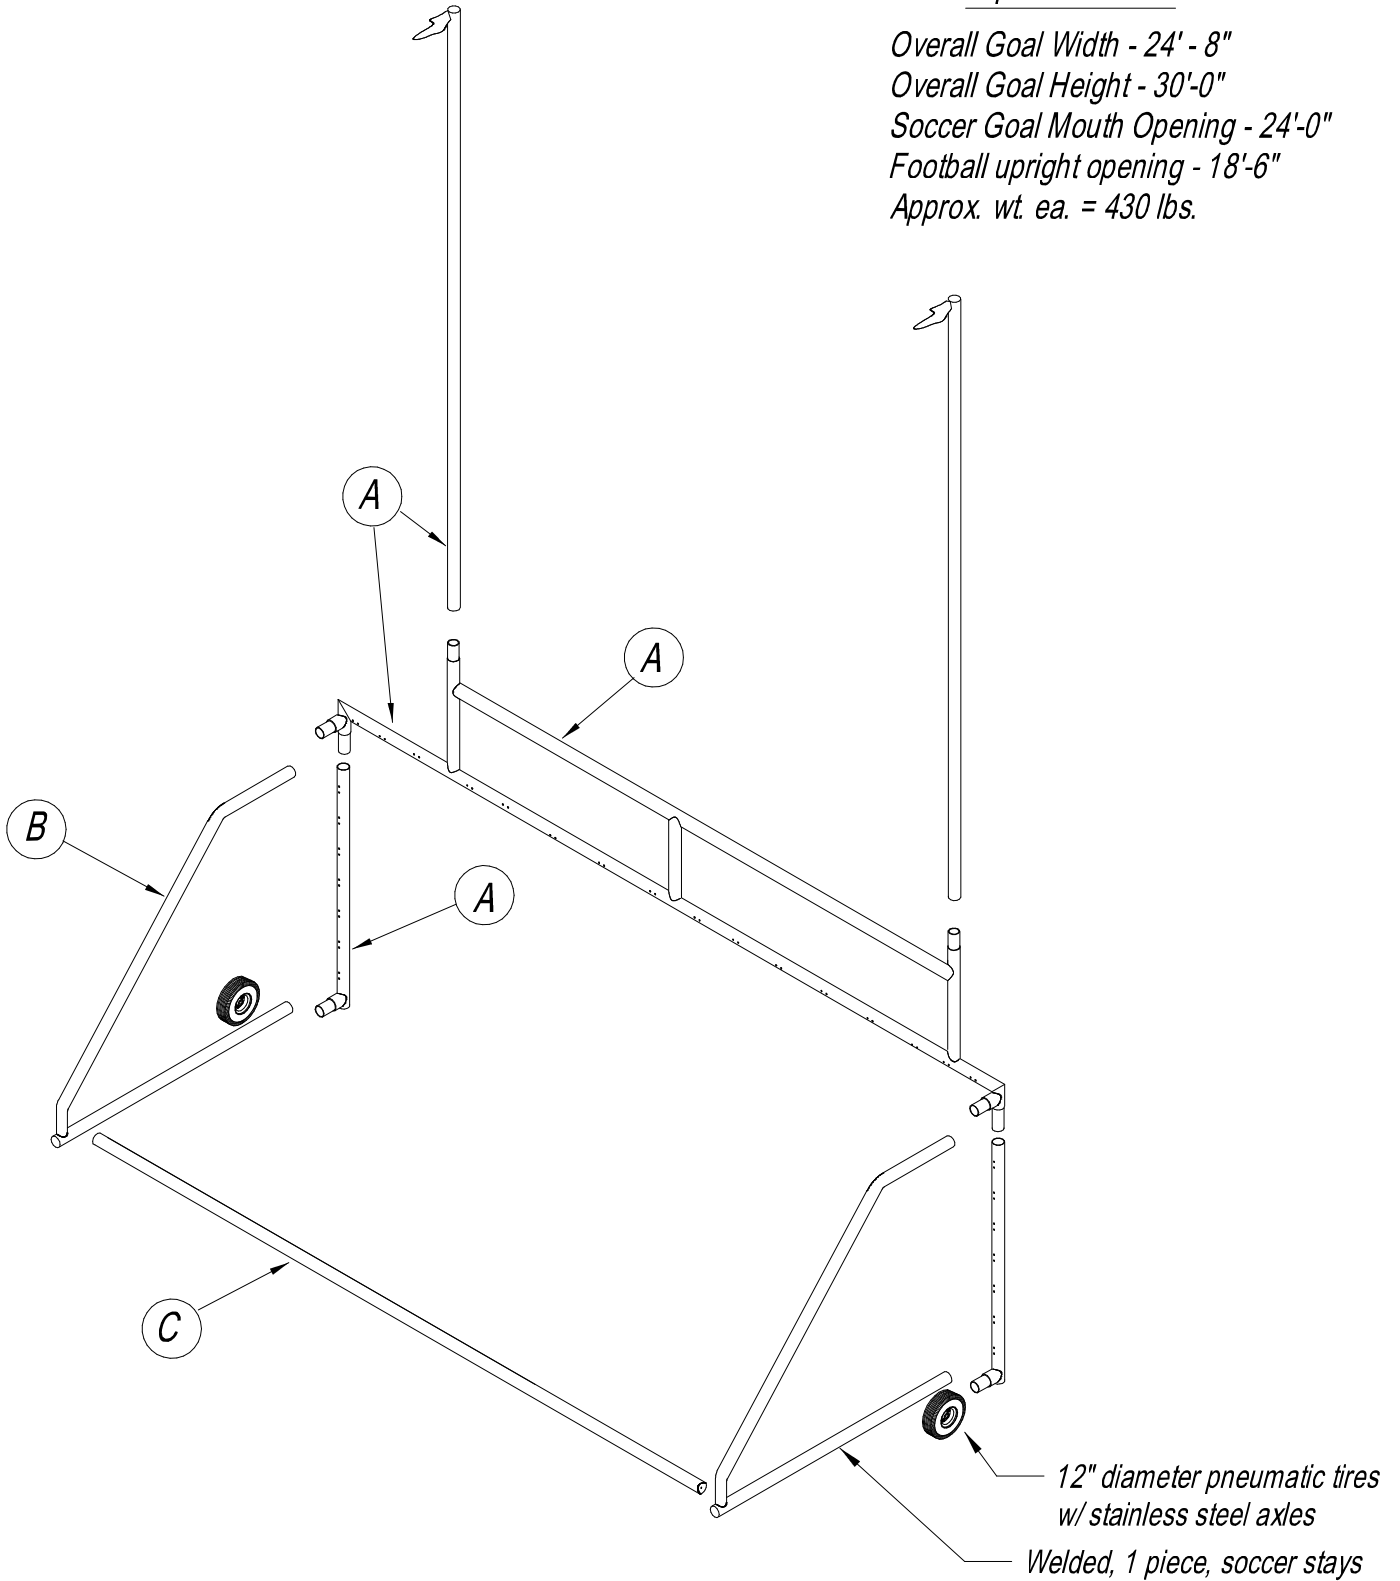

Specifications

Overall Goal Width - 24' - 8"
 Overall Goal Height - 30'-0"
 Soccer Goal Mouth Opening - 24'-0"
 Football upright opening - 18'-6"
 Approx. wt. ea. = 430 lbs.

Item	Material
A	4" dia., 1/8" wall, 6061 T6 aluminum tubing
B	3-1/2" dia., 1/4" wall, 6061 T6 aluminum tubing
C	4" dia., 1/4" wall, 6063 T6 aluminum tubing