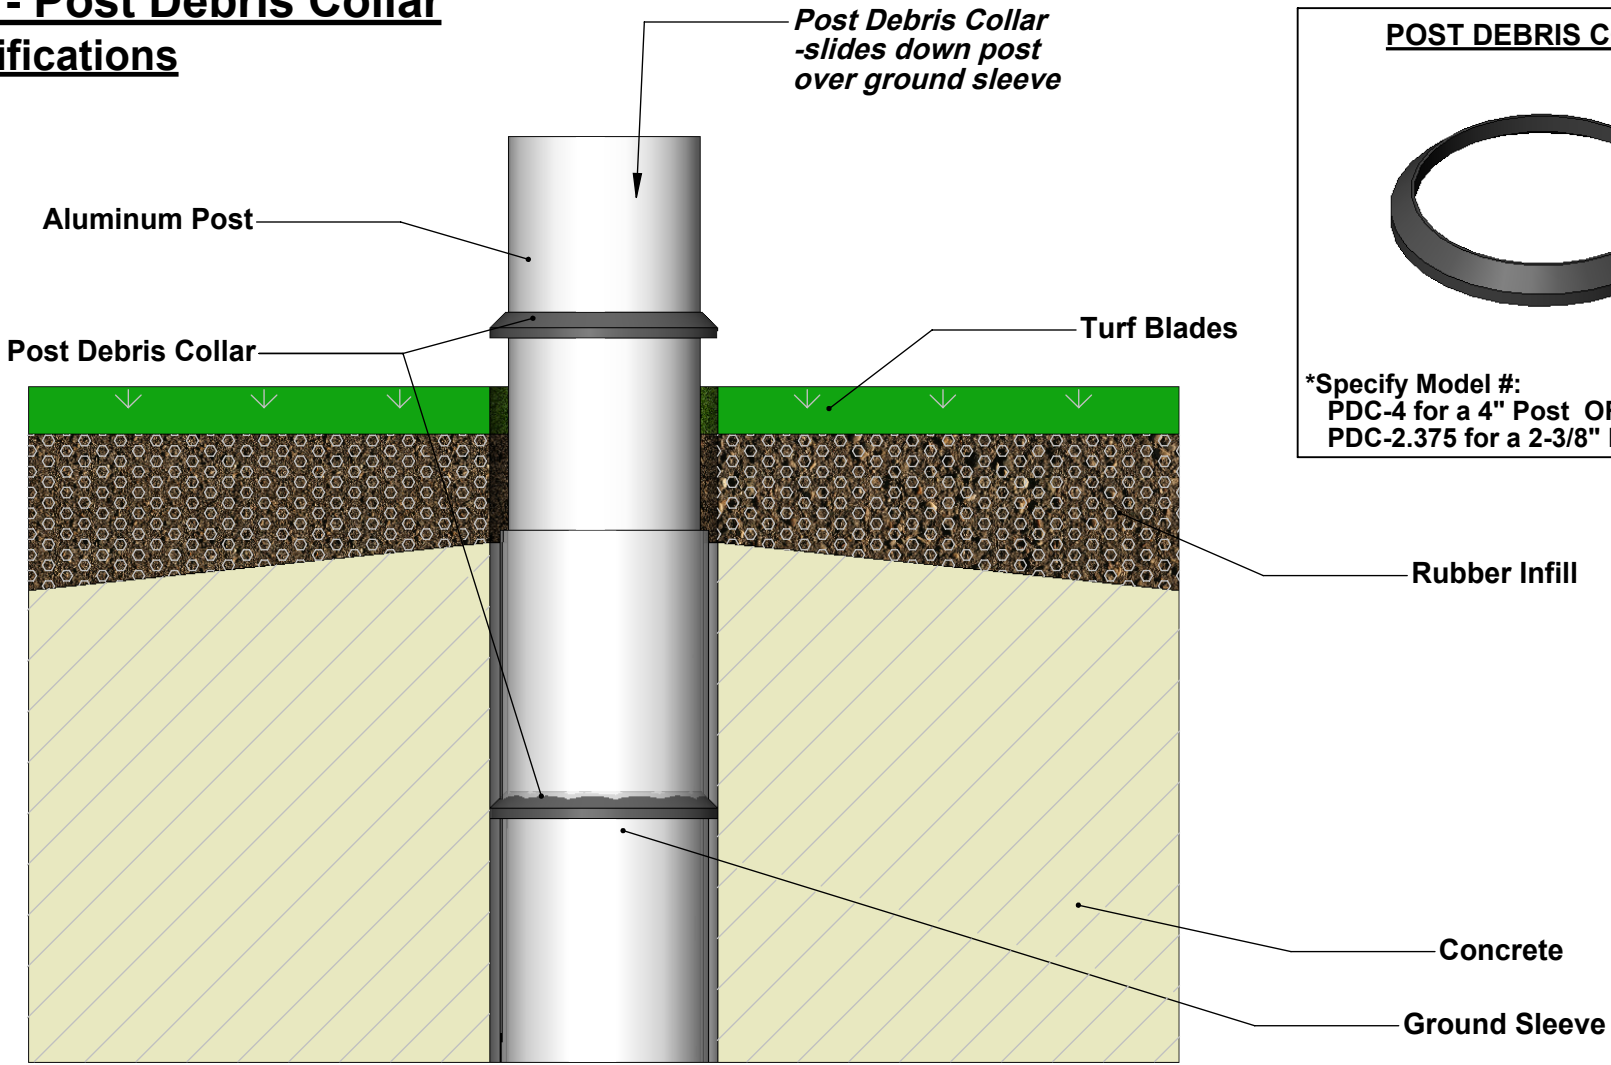

# PDC - Post Debris Collar Specifications

Our PDC, fabricated of molded PVC, helps prevent debris and water from entering between posts and ground sleeves.

(See Page 62 in Catalog or [www.aesports.com/fe-pdc.htm](http://www.aesports.com/fe-pdc.htm))

**Aluminum Athletic Equipment**  
 1000 Enterprise Drive, Royersford, PA 19468  
 Toll Free: (800) 523-5471 Fax: (610) 825-2378  
[www.AAEsports.com](http://www.AAEsports.com)

DESCRIPTION:		
<b>PDC - Post Debris Collar</b>		
NOTE:		
Sizes: 4" & 2.375"		
MODEL:	CATEGORY:	DATE:
PDC-4/PD-2.375	<b>CUSTOMER</b>	10/12/06
DWN. BY:	CAD FILE:	DWG. NO.:
TAD	PDC - Specifications	PDC-C-001