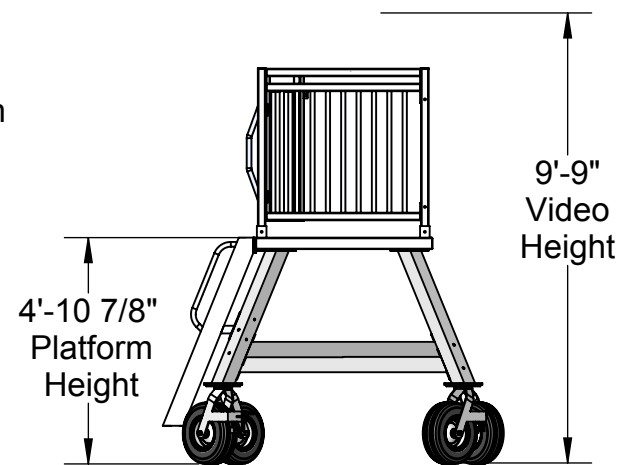

Hinged door to increase safety while using the tower.

*Optional: Model No. MPT-VCU Railing-Mounted Video Camera Unipod stabilizes camera for clearer video; telescopes and swivels for maximum functionality

Aluminum ladder can be removed to inhibit unauthorized use.

16 sq.ft. aluminum platform

Heavy-duty aluminum frame made from 4" sq. heavy wall aluminum tubing.

Heavy-duty 16" flat-free pneumatic swivel wheels roll easily over any surface and have brakes for safety when not moving the tower.