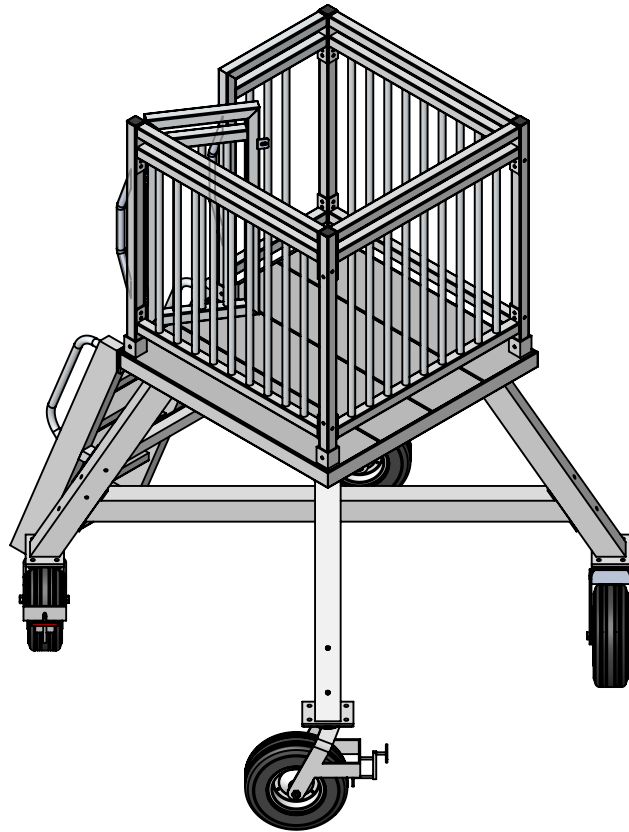

AAE Model No. PBT-8

Portable Band Tower

Aluminum Athletic Equipment
1000 Enterprise Drive, Royersford, PA 19468
Toll Free: (800) 523-5471 Fax: (610) 825-2378
www.AAEsports.com

PBT-8 - Portable Band Tower Specifications

Hinged door to increase safety while using the tower.

*Optional: Model No. MPT-VCU Railing-Mounted Video Camera Unipod stabilizes camera for clearer video; telescopes and swivels for maximum functionality

Aluminum ladder can be removed to inhibit unauthorized use.

16 sq.ft. aluminum platform

Heavy-duty aluminum frame made from 4" sq. heavy wall aluminum tubing.

Heavy-duty 16" flat-free pneumatic swivel wheels roll easily over any surface and have brakes for safety when not moving the tower.