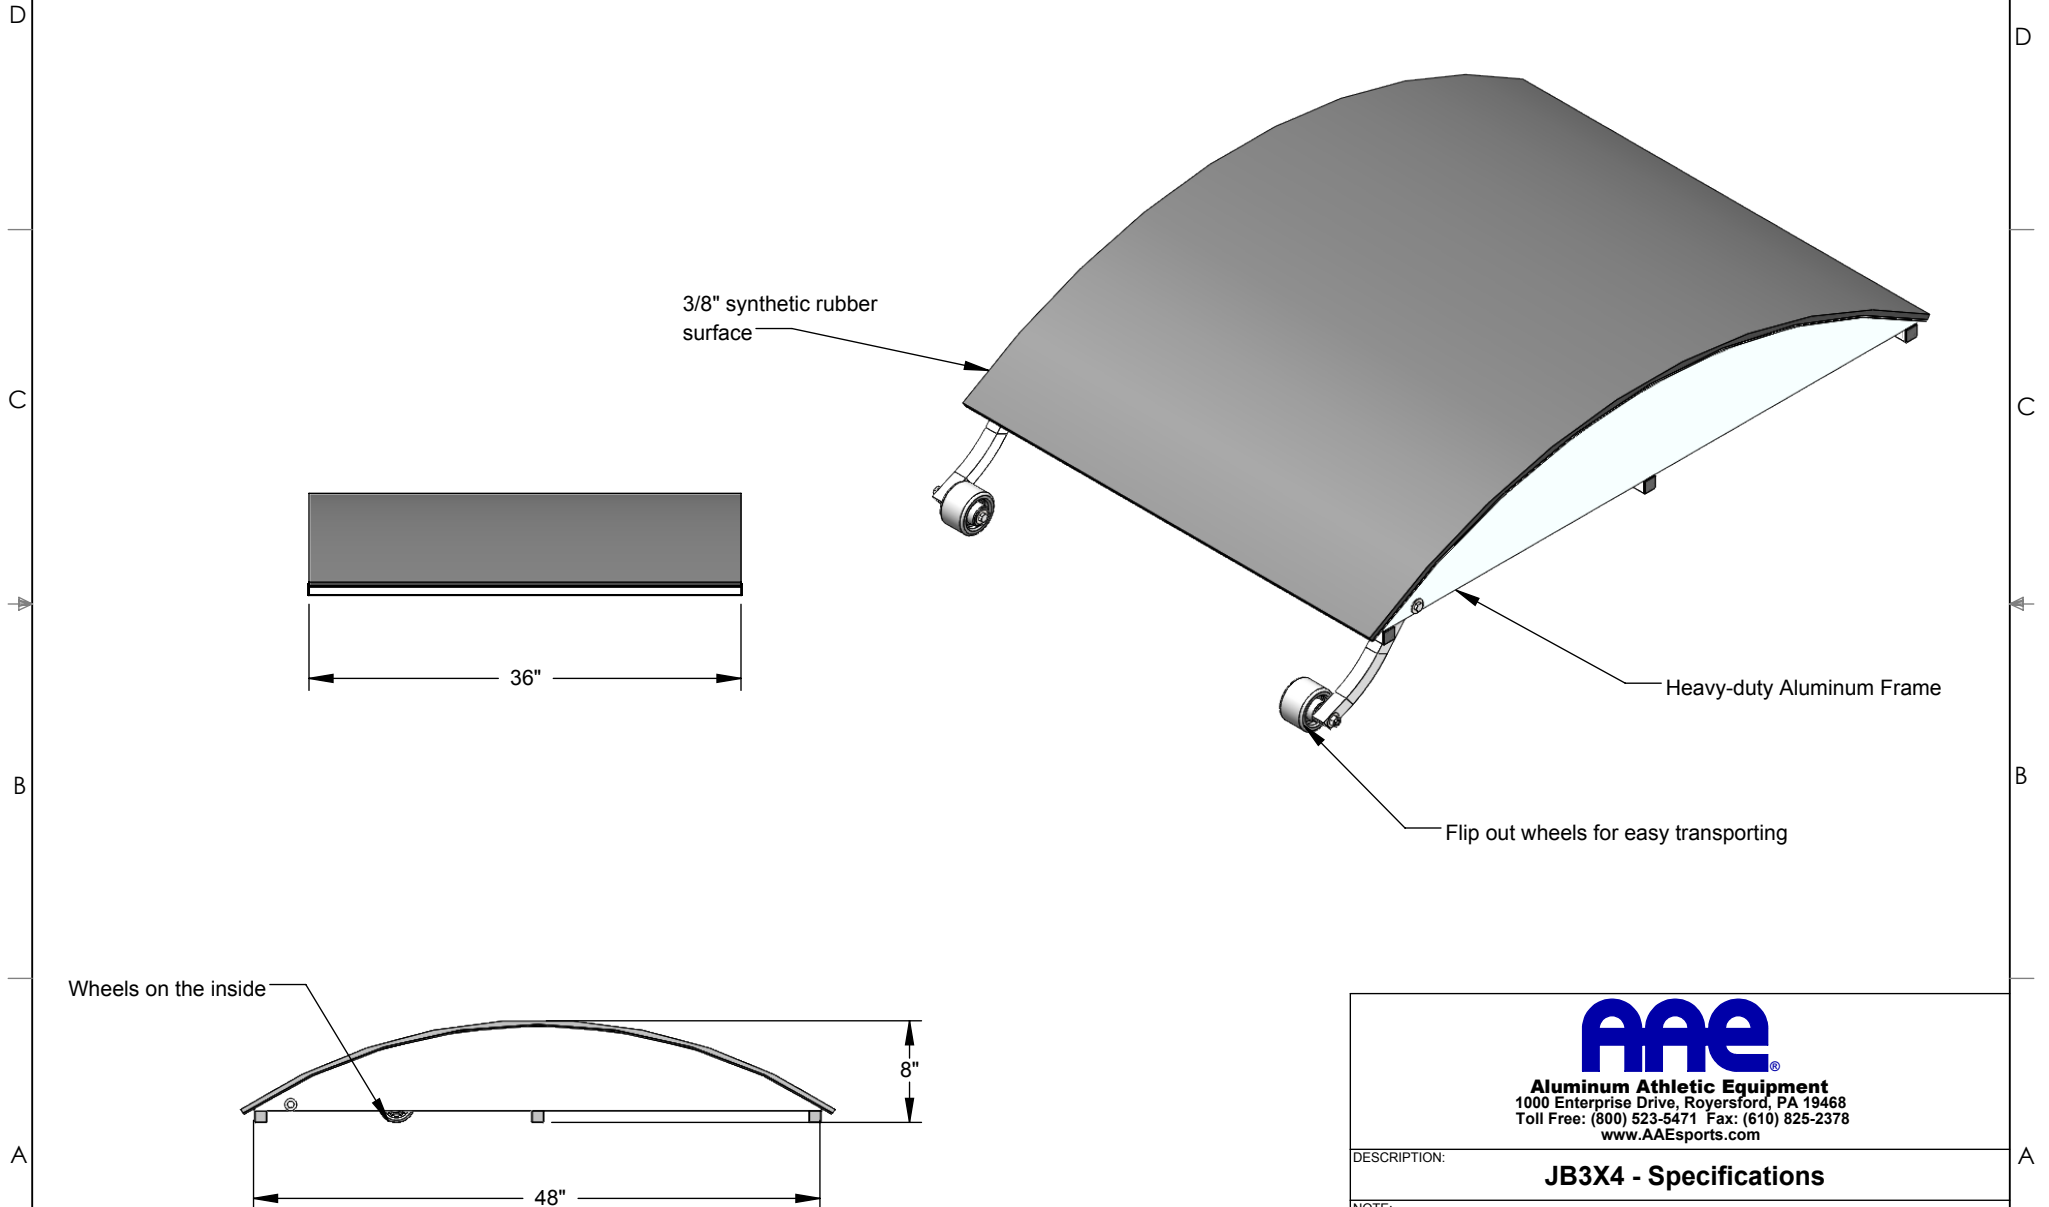

# JB3X4 - Jump Bump

## Specifications

 <b>Aluminum Athletic Equipment</b> 1000 Enterprise Drive, Royersford, PA 19468 Toll Free: (800) 523-5471 Fax: (610) 825-2378 <a href="http://www.AAEsports.com">www.AAEsports.com</a>		
DESCRIPTION: <b>JB3X4 - Specifications</b>		
NOTE: Jump Bump		
MODEL: JB3X4	CATEGORY: <b>CUSTOMER</b>	DATE: 1/15/2018
DWN. BY: CED	CAD FILE: JB3X4 Specifications	DWG. NO. JB3X4-C-001