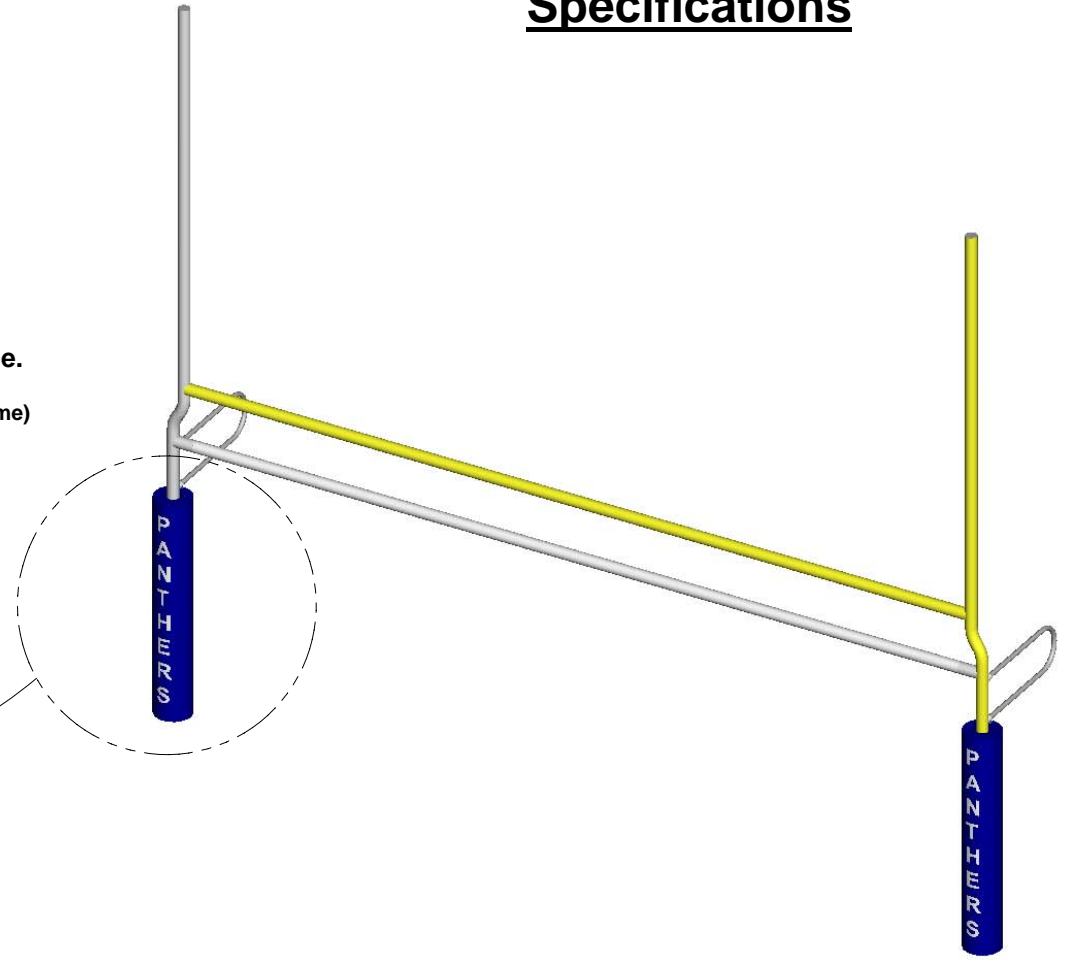

GP4R - Goal Post Pad - 4" Thick Specifications

School name or logos are available.
 Please call for a price quotation.
 (Size of letters will depend on length of name)

COLOR CHART:			
	BLUE		GREEN
	NAVY BLUE		BLACK
	RED		YELLOW
	BRIGHT ORANGE		MAROON

AAE
 Aluminum Athletic Equipment
 1000 Enterprise Drive, Royersford, PA 19468
 Toll Free: (800) 523-5471 Phone: (610) 825-6565
www.aaesports.com

DESCRIPTION: GP4R - Goal Post Pad - 4" Thick - Specifications		
NOTE: Replaces Drawing No. AAE-208-S		
MODEL: GP4R	CATEGORY: CUSTOMER	DATE: 12/8/04
DWN. BY: TAD	CAD FILE: GP4R- Specifications	DWG. NO. GP4R-C-001