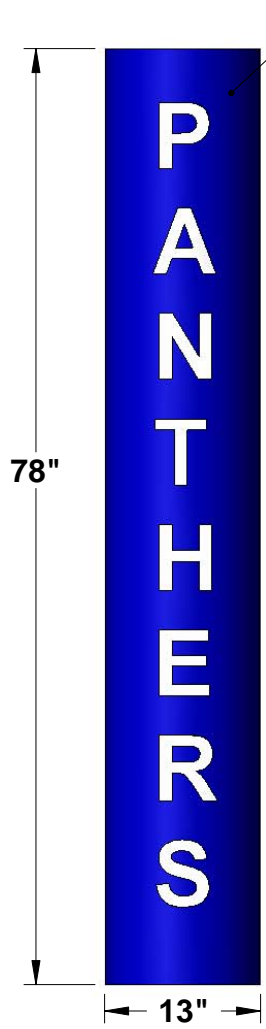

GP4R - Goal Post Pad - 4" Thick Specifications

School name or logos are available.
 Please call for a price quotation.
 (Size of letters will depend on length of name)

COLOR CHART:			
	BLUE		GREEN
	NAVY BLUE		BLACK
	RED		YELLOW
	BRIGHT ORANGE		MAROON

AAE
 Aluminum Athletic Equipment
 1000 Enterprise Drive, Royersford, PA 19468
 Toll Free: (800) 523-5471 Phone: (610) 825-6565
www.aaesports.com

DESCRIPTION: GP4R - Goal Post Pad - 4" Thick - Specifications		
NOTE: Replaces Drawing No. AAE-208-S		
MODEL: GP4R	CATEGORY: CUSTOMER	DATE: 12/8/04
DWN. BY: TAD	CAD FILE: GP4R- Specifications	DWG. NO. GP4R-C-001