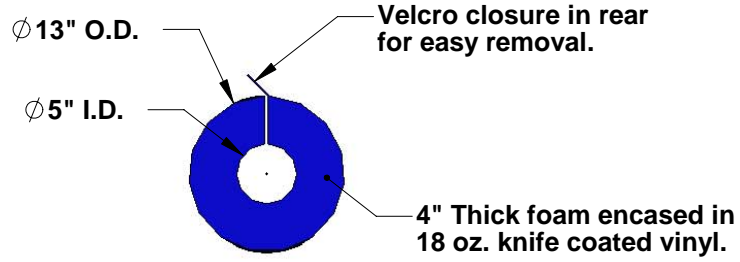

GP4R - Goal Post Pad - 4" Thick Specifications

School name or logos are available.
 Please call for a price quotation.
 (Size of letters will depend on length of name)

COLOR CHART:			
	BLUE		GREEN
	NAVY BLUE		BLACK
	RED		YELLOW
	BRIGHT ORANGE		MAROON

AAE
 Aluminum Athletic Equipment
 1000 Enterprise Drive, Royersford, PA 19468
 Toll Free: (800) 523-5471 Phone: (610) 825-6565
www.aaesports.com

DESCRIPTION: GP4R - Goal Post Pad - 4" Thick - Specifications		
NOTE: Replaces Drawing No. AAE-208-S		
MODEL: GP4R	CATEGORY: CUSTOMER	DATE: 12/8/04
DWN. BY: TAD	CAD FILE: GP4R- Specifications	DWG. NO. GP4R-C-001