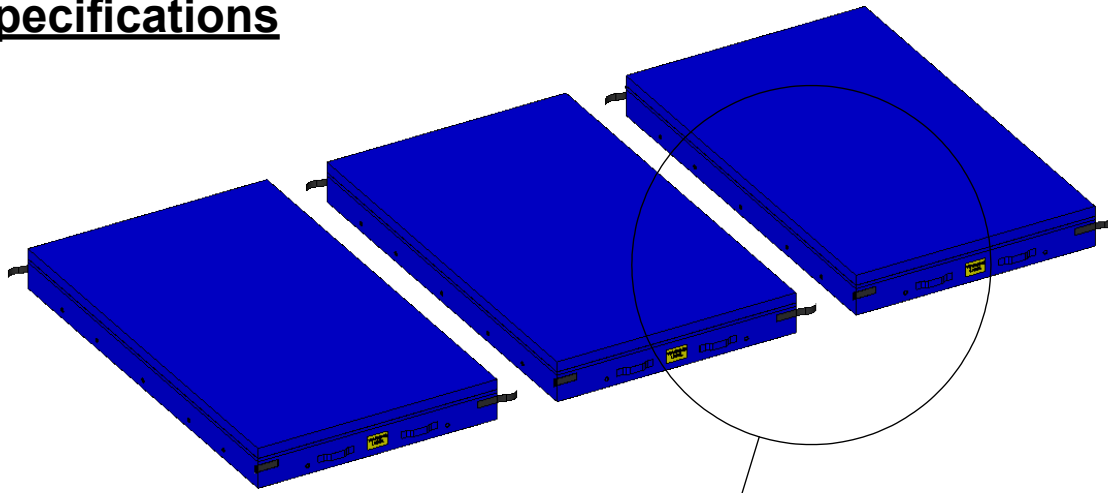

FLM - Football Landing Mat

Specifications

**Each Unit is sold separately

Aluminum Athletic Equipment
1000 Enterprise Drive, Royersford, PA 19468
Toll Free: (800) 523-5471 Fax: (610) 825-2378
www.AAEsports.com

DESCRIPTION		
FLM - Football Landing Mat - Specifications		
NOTE: Sold as individual units. Can easily be connected together using straps.		
MODEL:	CATEGORY:	DATE:
FLM	CUSTOMER	11/25/03
DWN. BY:	CAD FILE:	DWG. NO.
TAD	FLM - Specifications	FLM-C-001

Colors Available: