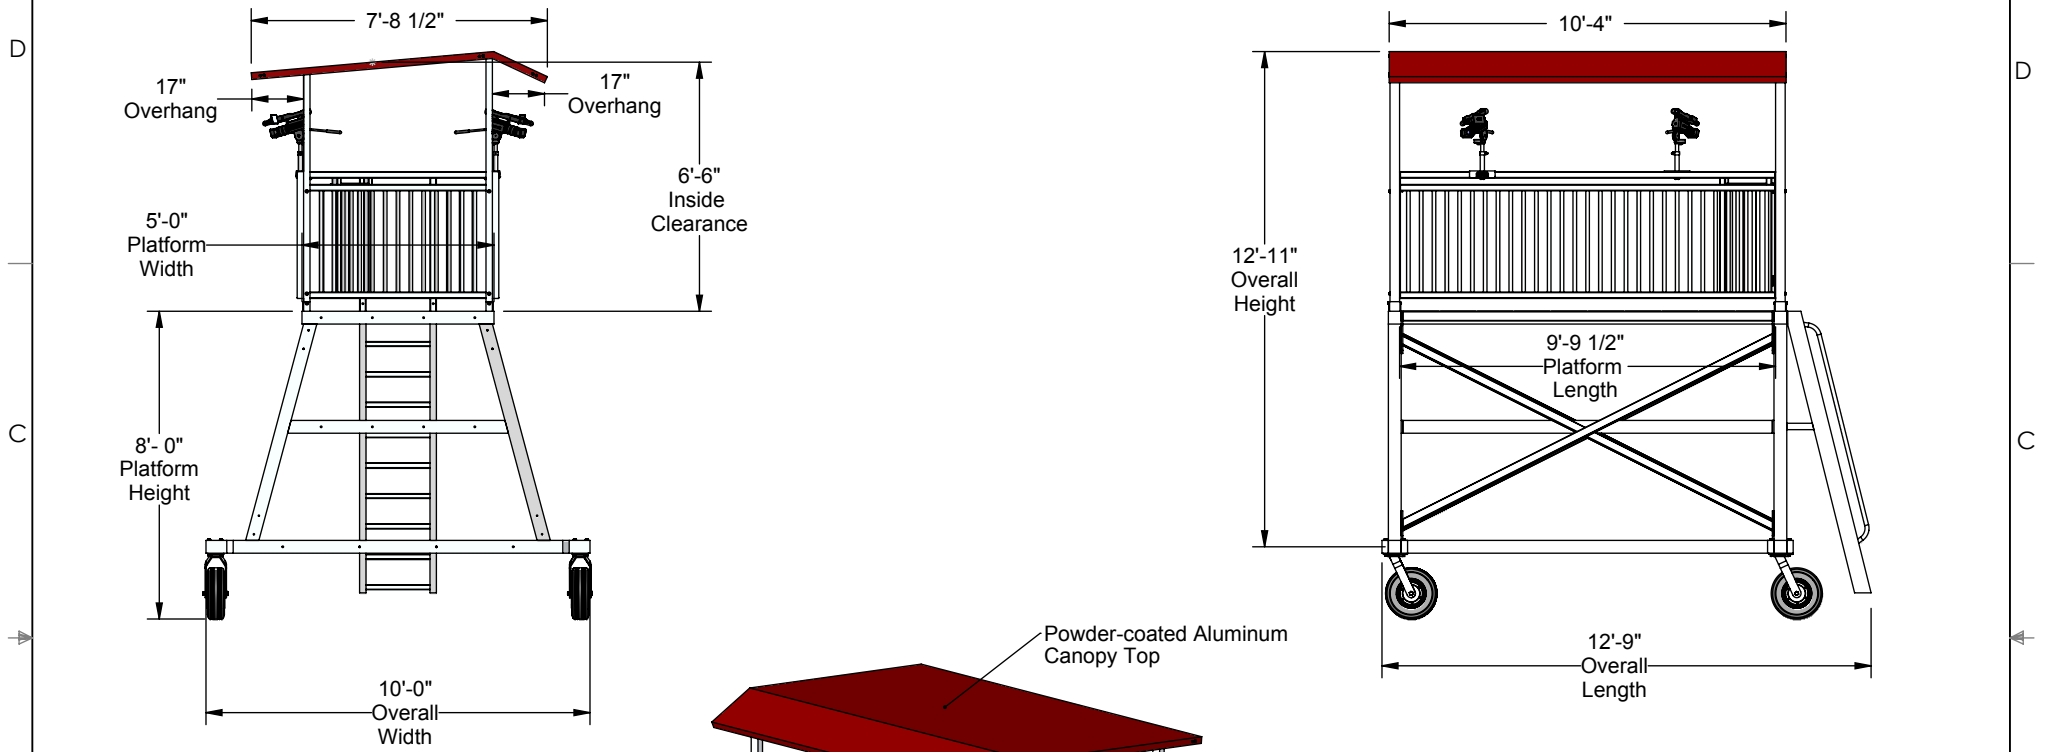

# Donkey Filming Platform - 8' High Specifications

## FEATURES

- Dual sided unit, allows filming from both sides of unit
- Platform Height: 8'-0"
- Filming Height: 13'-0"
- Powder-coated aluminum canopy (color of choice) with 17" overhang
- Accommodates up to 4 people
- Durable, structural, mill finish aluminum. Over 1400 weld points.
- Nominal Size: 15'-0"H x 10'W x 13'L.
- Side ladder with traction and safety handles
- Hinged access gate with automatic closing feature for added safety
- Lockable wheels (2 fixed, 2 moveable).
- Easily moved by 2 or 3 people.
- All galvanized/stainless steel hardware.
- Approximate Weight = 1,400lbs.
- Add Optional VCU-RM - Video Camera - Unipod - Rail Mounted to maximize platform space

**Aluminum Athletic Equipment**  
 1000 Enterprise Drive, Royersford, PA 19468  
 Toll Free: (800) 523-5471 Fax: (610) 825-2378  
[www.AAEsports.com](http://www.AAEsports.com)

DESCRIPTION:		
<b>Donkey Filming Platform - 8' High - Specifications</b>		
NOTE: 5' Wide x 10' Long - 50 sqft Platform Area		
MODEL:	CATEGORY:	DATE:
DFP-8	<b>CUSTOMER</b>	1/18/16
DWN. BY:	CAD FILE:	DWG. NO.:
TAD	DFP-8 Specifications	DFP-8-C-001