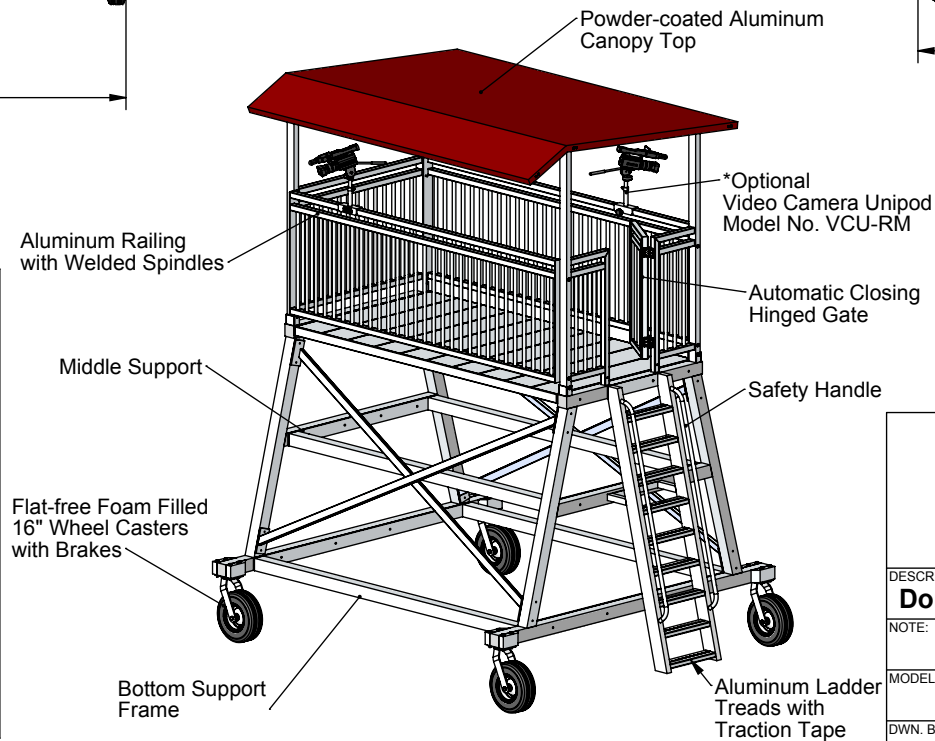

# Donkey Filming Platform - 8' High Specifications

## FEATURES

- Dual sided unit, allows filming from both sides of unit
- Platform Height: 8'-0"
- Filming Height: 13'-0"
- Powder-coated aluminum canopy (color of choice) with 17" overhang
- Accommodates up to 4 people
- Durable, structural, mill finish aluminum. Over 1400 weld points.
- Nominal Size: 15'-0"H x 10'W x 13'L.
- Side ladder with traction and safety handles
- Hinged access gate with automatic closing feature for added safety
- Lockable wheels (2 fixed, 2 moveable).
- Easily moved by 2 or 3 people.
- All galvanized/stainless steel hardware.
- Approximate Weight = 1,400lbs.
- Add Optional VCU-RM - Video Camera - Unipod - Rail Mounted to maximize platform space