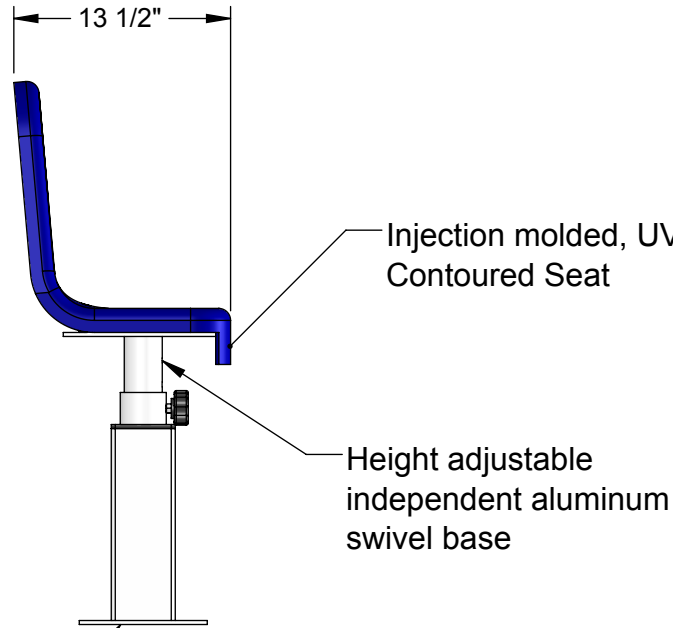

# Captain's Chair Specifications

Captain's Chairs may be used in lieu of bench seating for any DONKEY or PSP, Portable Scorer's Platform

Captain's Chair, height adjustable contoured seat with a swivel base; height adjusts in 1-1/2" increments from 16-1/2" to 21"

## CONTOURED SEATING COLOR CHART:

**Aluminum Athletic Equipment**  
 1000 Enterprise Drive, Royersford, PA 19468  
 Toll Free: (800) 523-5471 Fax: (610) 825-2378  
 www.AAEsports.com

DESCRIPTION:			<b>Captain's Chair</b>		
NOTE:			Specifications		
MODEL:	CATEGORY:	DATE:			
CC	<b>CUSTOMER</b>	2/14/2019			
DWN. BY:	CAD FILE:	DWG. NO.:			
CED	Captain's Chair Specifications	CC-C-001			