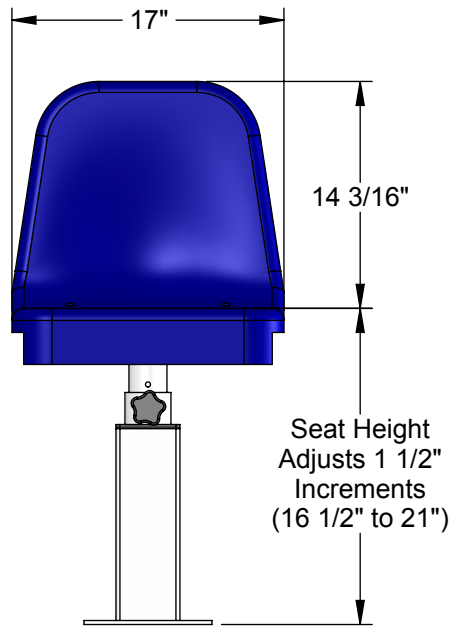

# Captain's Chair Specifications

Captain's Chairs may be used in lieu of bench seating for any DONKEY or PSP, Portable Scorer's Platform

Captain's Chair, height adjustable contoured seat with a swivel base; height adjusts in 1-1/2" increments from 16-1/2" to 21"

## CONTOURED SEATING COLOR CHART:

**Aluminum Athletic Equipment**  
 1000 Enterprise Drive, Royersford, PA 19468  
 Toll Free: (800) 523-5471 Fax: (610) 825-2378  
 www.AAEsports.com

DESCRIPTION:			<b>Captain's Chair</b>		
NOTE:			Specifications		
MODEL:	CATEGORY:	DATE:			
CC	<b>CUSTOMER</b>	2/14/2019			
DWN. BY:	CAD FILE:	DWG. NO.:			
CED	Captain's Chair Specifications	CC-C-001			