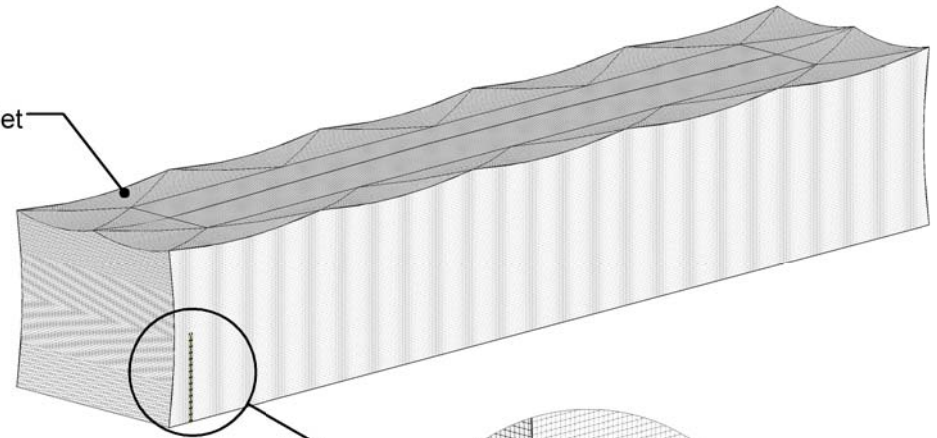

# BT-EZ - Batting Tunnel Entrance Zipper

## EZ-Entrance Zipper™

### Specifications

EZ-Entrance Zipper  
(zip ties to existing net  
to create an entrance  
into batting tunnel)

**Notes**  
Units: Inches  
Material: 18oz. vinyl, black with dual-sided military spec zippers and brass grommets

Revision Date: 05/31/17	Description: Changed Grommets from 10"o.c. to 5"o.c.
----------------------------	---