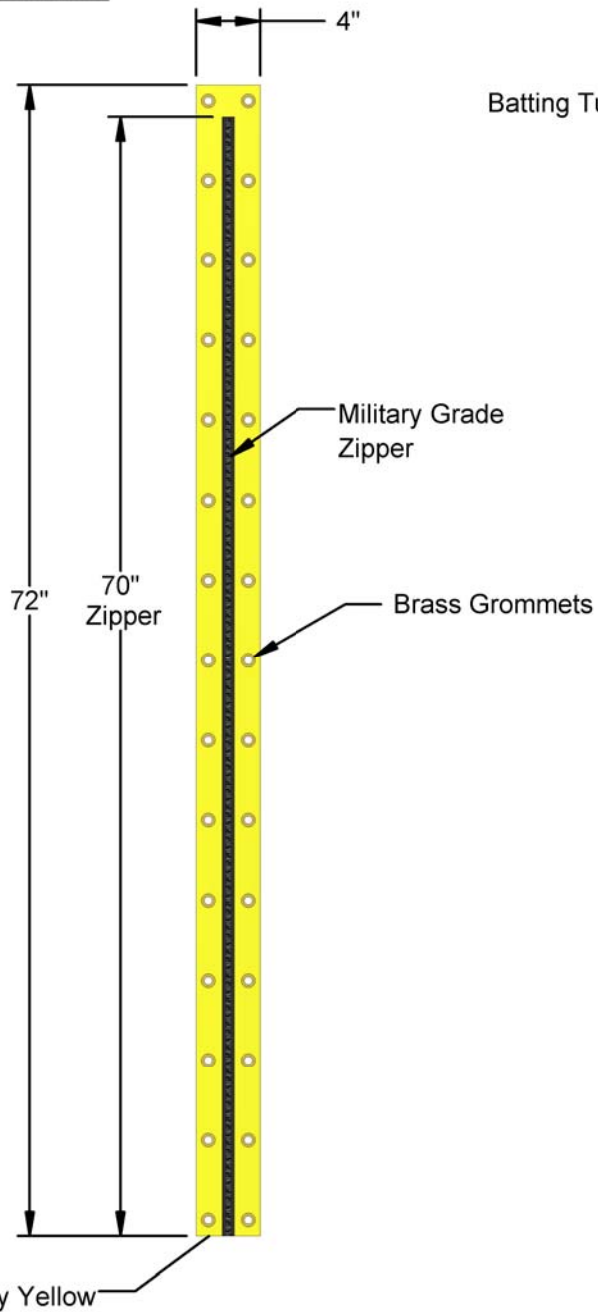

# BT-EZ - Batting Tunnel Entrance Zipper

## EZ-Entrance Zipper™

### Specifications

EZ-Entrance Zipper  
(zip ties to existing net  
to create an entrance  
into batting tunnel)

**Notes**  
Units: Inches  
Material: 18oz. vinyl, black with dual-sided military spec zippers and brass grommets

Revision Date: 05/31/17	Description: Changed Grommets from 10"o.c. to 5"o.c.
----------------------------	---