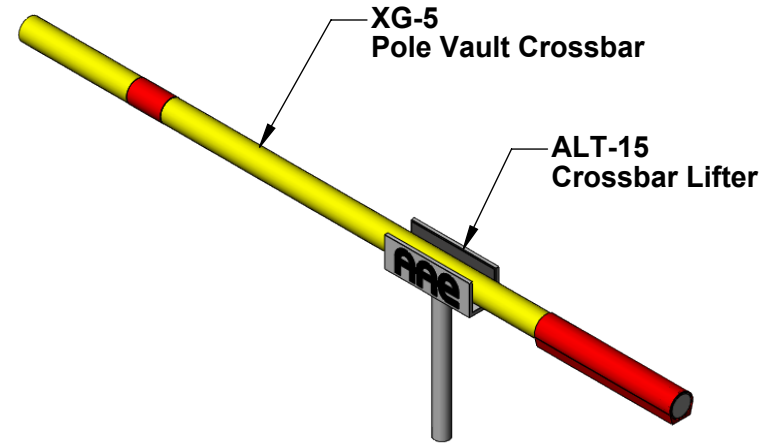

AAE Model No. ALT-15
Pole Vault Crossbar Lifter

Aluminum Athletic Equipment
1000 Enterprise Drive, Royersford, PA 19468
Toll Free: (800) 523-5471 Fax: (610) 825-2378
www.AAEsports.com

ALT-15 - Pole Vault Crossbar Lifter Specifications

ALT-15 shown with XG-5 Crossbar

 Aluminum Athletic Equipment 1000 Enterprise Drive, Royersford, PA 19468 Toll Free: (800) 523-5471 Fax: (610) 825-2378 www.AAEsports.com		
DESCRIPTION:		
ALT-15 - Pole Vault Crossbar Lifter - Specifications		
NOTE:		
MODEL:	CATEGORY:	DATE:
ALT-15	CUSTOMER	05/02/05
DWN. BY:	CAD FILE:	DWG. NO.:
TAD	ALT-15 - Specifications	ALT-15-C-001