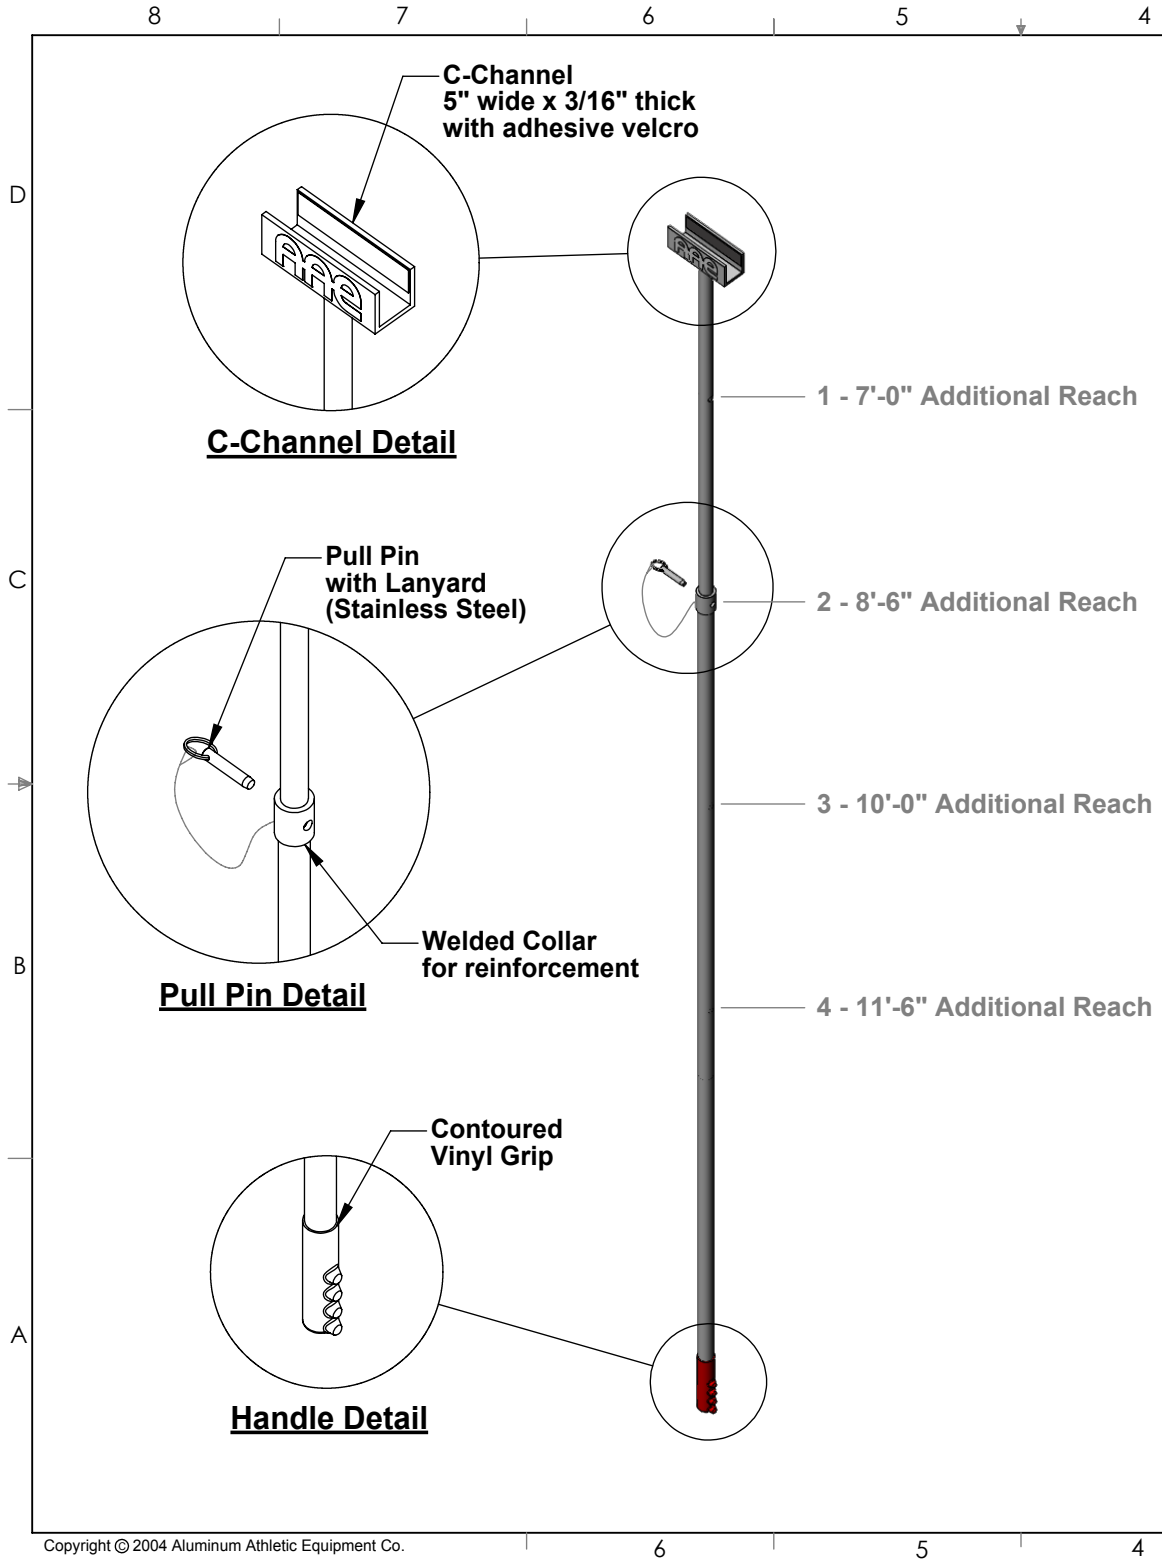

AAE Model No. ALT-15
Pole Vault Crossbar Lifter

Aluminum Athletic Equipment
1000 Enterprise Drive, Royersford, PA 19468
Toll Free: (800) 523-5471 Fax: (610) 825-2378
www.AAEsports.com

ALT-15 - Pole Vault Crossbar Lifter Specifications

ALT-15 shown with XG-5 Crossbar

 Aluminum Athletic Equipment 1000 Enterprise Drive, Royersford, PA 19468 Toll Free: (800) 523-5471 Fax: (610) 825-2378 www.AAEsports.com		
DESCRIPTION:		
ALT-15 - Pole Vault Crossbar Lifter - Specifications		
NOTE:		
MODEL:	CATEGORY:	DATE:
ALT-15	CUSTOMER	05/02/05
DWN. BY:	CAD FILE:	DWG. NO.:
TAD	ALT-15 - Specifications	ALT-15-C-001